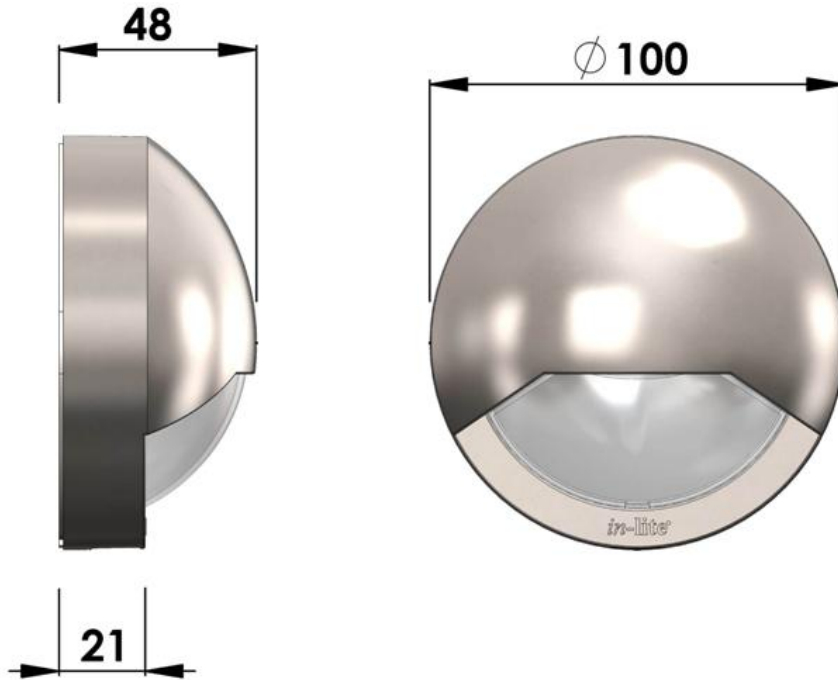

BLINK

	BLINK (clear)	BLINK (frosted)
LIGHT SIZE	MEDIUM	MEDIUM
FIXTURE TYPE	WALL	WALL
LIGHT COLOUR	WARM WHITE	WARM WHITE
LIGHT ANGLE (°)	78	75
OPTIMUM RANGE (M)	1,5	1,5
LUX	30	18
LIGHT TEMPERATURE (K)	3000	3000
CRI (Colour Rendering Index)	85	85
IP CLASS	67	67
EXTERNAL TEMP. (IN OPERATION) (°C)	<50	<50
VOLTAGE	12V AC	12V AC
COMMUNICATED CONSUMPTION (W)	1,5	1,5
EFFECTIVE CONSUMPTION (W)	1,33	1,33
DRIVE-OVER (when installed)?	N	N
EST'D. LIGHT SOURCE LIFETIME (hours)	50000	50000
WHEN USED 4 HOURS/DAY (in years)	34,25	34,25
OPTION 1	frosted lens (supplied)	clear lens (supplied)